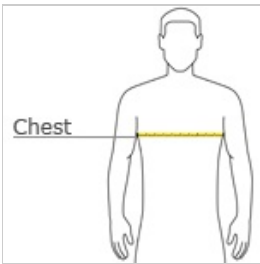

- 5.3-ounce, 100% cotton
- 99/1 cotton/poly (Ash)
- 90/10 cotton/poly (Sport Grey, Antique Cherry Red, Antique Irish Green, Antique Jade Dome, Antique Orange, Antique Sapphire)
- 50/50 cotton/poly (Blackberry, Dark Heather, Heather Military Green, Heather Red, Heathered Sapphire, Lilac, Midnight, Neon Blue, Neon Green, Russet, Sunset, Tweed, Safety Green, Safety Orange, Safety Pink, Graphite Heather)
- Seamless double-needle 7/8" collar
- Double-needle sleeves and hem
- Taped neck and shoulders
- Tearaway label

Due to the nature of 50/50 cotton/poly neon fabrics, special care must be taken throughout the printing process.

front

back

HOW TO MEASURE

CHEST

With arms down at sides, measure around the upper body, under arms and over the fullest part of the chest.

SIZE CHART

	S	M	L	XL	2XL	3XL
Chest	34-36	38-40	42-44	46-48	50-52	54-56

COLOR INFORMATION

Antique Cherry Red PMS 7427 C	Antique Irish Green PMS 348 C	Antique Jade Dome PMS 7717 C	Antique Orange PMS 7599 C	Antique Sapphire PMS 7706 C	Ash* PMS COOL GREY 3 C	Azalea PMS 224 C	Berry PMS 683 C	Black PMS 426 C	Blackberry PMS 5185 C	Brown Savana PMS WARM GREY 10 C
Cardinal PMS 202 C	Carolina Blue PMS 659 C	Charcoal PMS COOL GREY 10 C	Cobalt PMS 2736 C	Coral Silk PMS 184 C	Corn silk PMS 393 C	Daisy PMS 122 C	Dark Chocolate PMS BLACK 5 C	Dark Heather PMS 446 C	Electric Green PMS 361 C	Forest PMS 5535 C
Garnet PMS 188 C	Gold PMS 1235 C	Graphite Heather PMS 424 C	Gravel PMS COOL GREY 9 C	Heather Military Green PMS 416 C	Heather Red PMS 703 C	Heather Sapphire PMS 7690 C	Heliconia PMS 213 C	Ice Grey PMS 406 C	Indigo Blue PMS 5405 C	Irish Green PMS 340 C
Kiwi	Light Blue	Light Pink	Lilac	Lime	Maroon	Midnight	Military Green	Mint Green	Natural	Navy